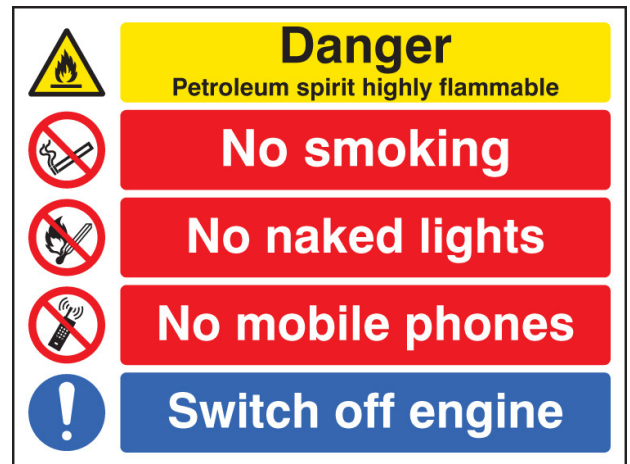

SS16228Q

Petroleum Spirit Highly Flammable/No Smoking Etc (600 x 450mm)

Warns Of Hazard & Necessary Actions To Be Taken • Multi-Message Sign

PRODUCT DESCRIPTION

Multi-message signs provide multiple safety messages on one sign. This sign warns of the hazard of flammable substances and relevant mandatory/prohibition actions to be taken.

FEATURES & BENEFITS

- Rigid Plastic: Lightweight, gloss white PVC with high impact strength. Suitable for both internal and external safety signs. Easily drilled for wall fixing.
- Self-Adhesive Vinyl: A high gloss, flexible PVC vinyl with self-adhesive backing. Suitable for applying to most smooth, dry and clean surfaces. Ideally suited for internal signs.